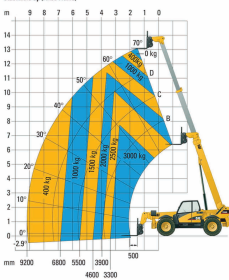

CATERPILLAR TELESCOPICO

TH360B

Load Charts and Dimensions

Stabilizers Up (Fixed Frame)

Stabilizers Up (Frame Level)

Stabilizers Down

Caratteristiche

	mm	
A	Length to Carriage	6485
B	Width	2440
C	Height	2410
D	Wheelbase	3200
E	Ground Clearance	505
F	Track	2090
G	Cab Width	900
H	Rear Overhang	1170
J	Length to Front of Tire	5010
K	Rear Boom Height	1950
	Outside Turning Radius over Tires	3900
	Outside Turning Radius over Forks	5400