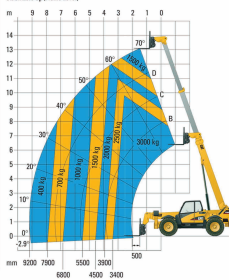

CATERPILLAR TELESCOPICO

TH360B

Load Charts and Dimensions

Stabilizers Up (Fixed Frame)

Stabilizers Up (Frame Level)

Stabilizers Down

Caratteristiche

	mm	
A	Length to Carriage	6485
B	Width	2440
C	Height	2410
D	Wheelbase	3200
E	Ground Clearance	505
F	Track	2090
G	Cab Width	900
H	Rear Overhang	1170
J	Length to Front of Tire	5010
K	Rear Boom Height	1950
	Outside Turning Radius over Tires	3900
	Outside Turning Radius over Forks	5400