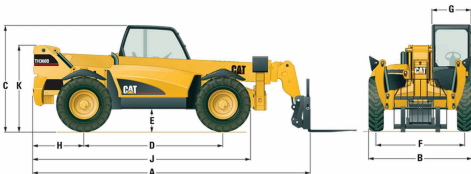

CATERPILLAR TELESCOPICO

TH360B

Load Charts and Dimensions

Stabilizers Up (Fixed Frame)

Stabilizers Up (Frame Level)

Stabilizers Down

Caratteristiche

	mm	
A	Length to Carriage	6485
B	Width	2440
C	Height	2410
D	Wheelbase	3200
E	Ground Clearance	505
F	Track	2090
G	Cab Width	900
H	Rear Overhang	1170
J	Length to Front of Tire	5010
K	Rear Boom Height	1950
	Outside Turning Radius over Tires	3900
	Outside Turning Radius over Forks	5400