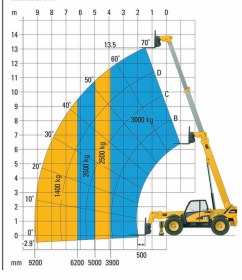

CATERPILLAR TELESCOPICO

TH360B

Load Charts and Dimensions

Stabilizers Up (Fixed Frame)

Stabilizers Up (Frame Level)

Stabilizers Down

Caratteristiche

	mm	
A	Length to Carriage	6485
B	Width	2440
C	Height	2410
D	Wheelbase	3200
E	Ground Clearance	505
F	Track	2090
G	Cab Width	900
H	Rear Overhang	1170
J	Length to Front of Tire	5010
K	Rear Boom Height	1950
	Outside Turning Radius over Tires	3900
	Outside Turning Radius over Forks	5400